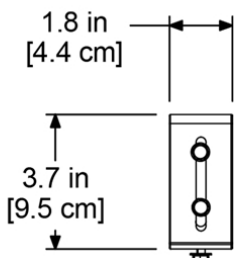

Brackets

Models # 3832, 3833

Adjustable Deck Rail Brackets

DESCRIPTION

Accent your porch or deck railing with a Mayne window box. The adjustable deck rail brackets simply bolt to your existing window box brackets.

PRODUCT DIMENSIONS

Dimensions: 3.7in L x 1.8in W x 9.6in H (9.5cm x 4.4cm x 24.4cm)

Part Weight: 3lbs (1.4kg) and 4lbs (1.8kg)

Material: Black Powder Coated Steel

MAYNE[®]
Outdoor Products of Distinction

7024 Kilbourne Rd - Unit A London, ON N6P 1K6