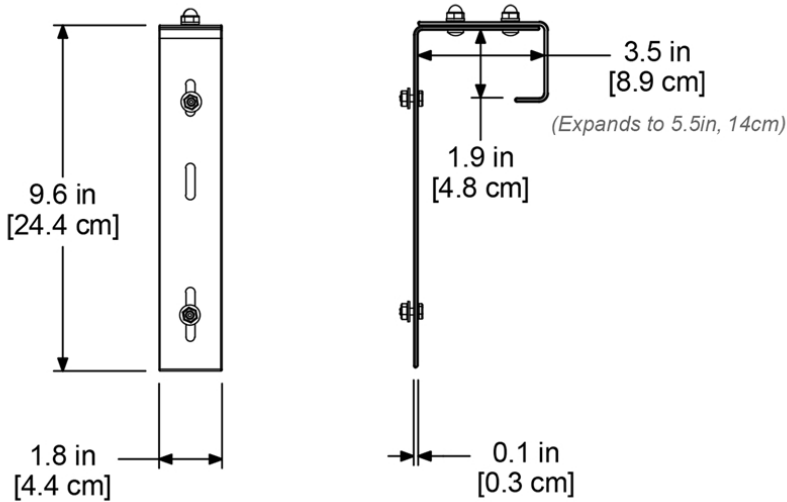

Brackets

Models # 3832, 3833

Adjustable Deck Rail Brackets

DESCRIPTION

Accent your porch or deck railing with a Mayne window box. The adjustable deck rail brackets simply bolt to your existing window box brackets.

PRODUCT DIMENSIONS

Dimensions: 3.7in L x 1.8in W x 9.6in H (9.5cm x 4.4cm x 24.4cm)

Part Weight: 3lbs (1.4kg) and 4lbs (1.8kg)

Material: Black Powder Coated Steel

MAYNE[®]
Outdoor Products of Distinction

7024 Kilbourne Rd - Unit A London, ON N6P 1K6