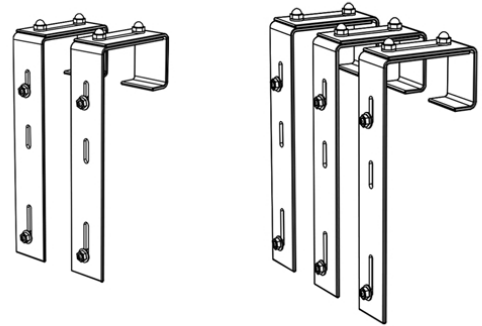

Brackets

Models # 3832, 3833

Adjustable Deck Rail Brackets

DESCRIPTION

Accent your porch or deck railing with a Mayne window box. The adjustable deck rail brackets simply bolt to your existing window box brackets.

- Only compatible with Mayne window boxes
- Includes hardware to attach brackets
- Easy installation over a 2x4 or 2x6 wood railing
- Sold in 2-packs (Model #3832) and 3-packs (Model #3833)
- 1-Year Warranty on hardware

PRODUCT DIMENSIONS

Dimensions: 3.7in L x 1.8in W x 9.6in H (9.5cm x 4.4cm x 24.4cm)

Part Weight: 3lbs (1.4kg) and 4lbs (1.8kg)

Material: Black Powder Coated Steel

MAYNE[®]
Outdoor Products of Distinction

7024 Kilbourne Rd - Unit A London, ON N6P 1K6