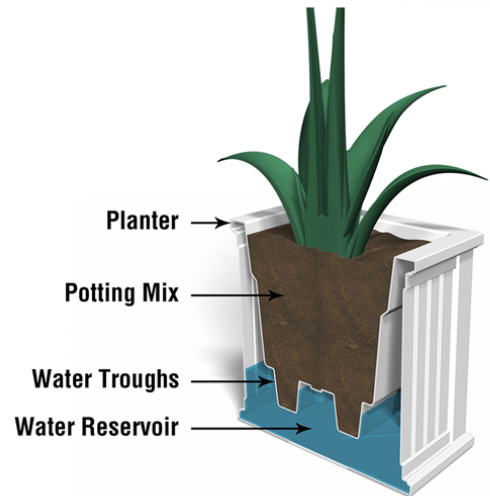

Cape Cod

Model # 4838

Cape Cod 20in Square Planter

DESCRIPTION

The Cape Cod Square Patio Planter features a bead board panel design with rich architectural details, truly transforming your patio space into your own personal retreat.

PRODUCT DIMENSIONS

Outside Dimensions: 20in L x 20in W x 20in H (50.8cm x 50.8cm x 50.8cm)

Inside Dimensions: 15.9in L x 15.9in W x 13in D (40.5cm x 40.5cm x 33cm)

Soil Capacity: 10.7 Gallons (40.5 Liters)

Water Reservoir Capacity: 8.75 Gallons (33 Liters)

Wall Thickness: 0.125in (3.17mm)

Part Weight: 14lbs (6.4kg)

Material: Polyethylene

MAYNE[®]
Outdoor Products of Distinction

7024 Kilbourne Rd - Unit A London, ON N6P 1K6
Tel: 866-363-8834 | www.gomayne.com
customerservice@gomayne.com