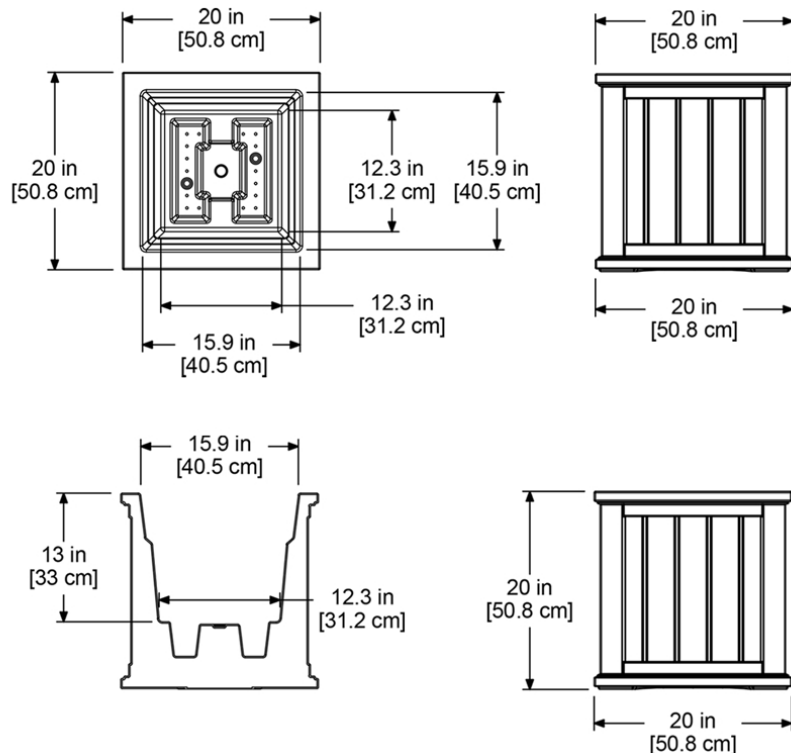

PRODUCT DIMENSIONS

Outside Dimensions: 20in L x 20in W x 20in H (50.8cm x 50.8cm x 50.8cm)

Inside Dimensions: 15.9in L x 15.9in W x 13in D (40.5cm x 40.5cm x 33cm)

Soil Capacity: 10.7 Gallons (40.5 Liters)

Water Reservoir Capacity: 8.75 Gallons (33 Liters)

Wall Thickness: 0.125in (3.17mm)

Part Weight: 14lbs (6.4kg)

Material: Polyethylene

MAYNE[®]
Outdoor Products of Distinction

7024 Kilbourne Rd - Unit A London, ON N6P 1K6
Tel: 866-363-8834 | www.gomayne.com
customerservice@gomayne.com