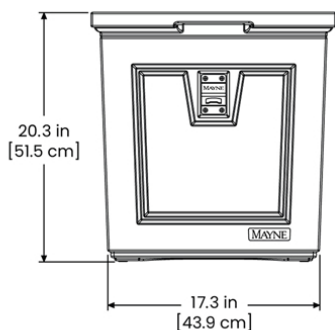

Fairfield

Model # 4862

Fairfield Patio Cooler

DESCRIPTION

The Fairfield Patio Cooler doubles as a stylish side table & accent piece for your outdoor space. Equipped with a stainless steel bottle opener & bamboo cutting board, this fully insulated cooler is perfect for entertaining.

PRODUCT DIMENSIONS

Outside Dimensions: 20in L x 17.2in W x 20.3in H (50.8cm x 43.6cm x 51.5cm)
Inside Usable Space: 14.5in L x 12.4in W x 17in D (36.8cm x 31.5cm x 43.2cm)
Storage Capacity: 50qt (47L)
Total Wall Thickness: 1in (2.5cm)
Empty Weight: 15.2lbs (6.9kg)
Material: Polyethylene
*One year warranty on hardware