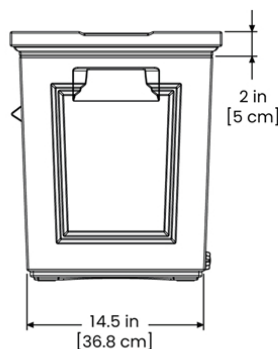

Fairfield

Model # 4862

Fairfield Patio Cooler

DESCRIPTION

The Fairfield Patio Cooler doubles as a stylish side table & accent piece for your outdoor space. Equipped with a stainless steel bottle opener & bamboo cutting board, this fully insulated cooler is perfect for entertaining.

PRODUCT DIMENSIONS

Outside Dimensions: 20in L x 17.2in W x 20.3in H (50.8cm x 43.6cm x 51.5cm)
Inside Usable Space: 14.5in L x 12.4in W x 17in D (36.8cm x 31.5cm x 43.2cm)
Storage Capacity: 50qt (47L)
Total Wall Thickness: 1in (2.5cm)
Empty Weight: 15.2lbs (6.9kg)
Material: Polyethylene
*One year warranty on hardware