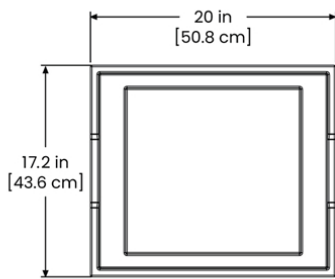

Fairfield

Model # 4862

Fairfield Patio Cooler

DESCRIPTION

The Fairfield Patio Cooler doubles as a stylish side table & accent piece for your outdoor space. Equipped with a stainless steel bottle opener & bamboo cutting board, this fully insulated cooler is perfect for entertaining.

PRODUCT DIMENSIONS

Outside Dimensions: 20in L x 17.2in W x 20.3in H (50.8cm x 43.6cm x 51.5cm)
Inside Usable Space: 14.5in L x 12.4in W x 17in D (36.8cm x 31.5cm x 43.2cm)
Storage Capacity: 50qt (47L)
Total Wall Thickness: 1in (2.5cm)
Empty Weight: 15.2lbs (6.9kg)
Material: Polyethylene
*One year warranty on hardware