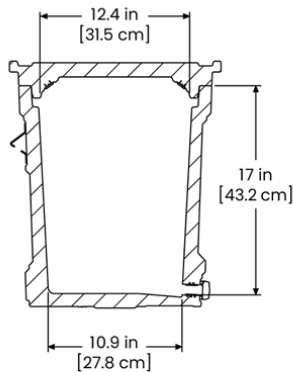

Fairfield

Model # 4862

Fairfield Patio Cooler

DESCRIPTION

The Fairfield Patio Cooler doubles as a stylish side table & accent piece for your outdoor space. Equipped with a stainless steel bottle opener & bamboo cutting board, this fully insulated cooler is perfect for entertaining.

PRODUCT DIMENSIONS

Outside Dimensions: 20in L x 17.2in W x 20.3in H (50.8cm x 43.6cm x 51.5cm)
Inside Usable Space: 14.5in L x 12.4in W x 17in D (36.8cm x 31.5cm x 43.2cm)
Storage Capacity: 50qt (47L)
Total Wall Thickness: 1in (2.5cm)
Empty Weight: 15.2lbs (6.9kg)
Material: Polyethylene
*One year warranty on hardware