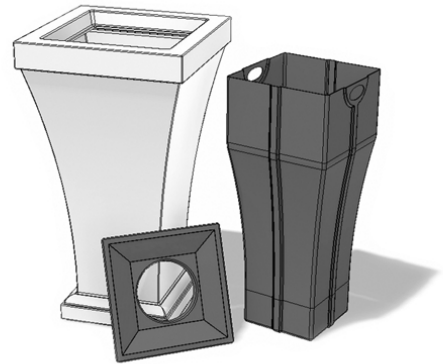

Bordeaux Components Topper, Base & Liner

MAYNE®
Outdoor Products of Distinction

7024 Kilbourne Rd - Unit A
London, ON N6P 1K6
866-363-8834 | gomayne.com
customerservice@gomayne.com