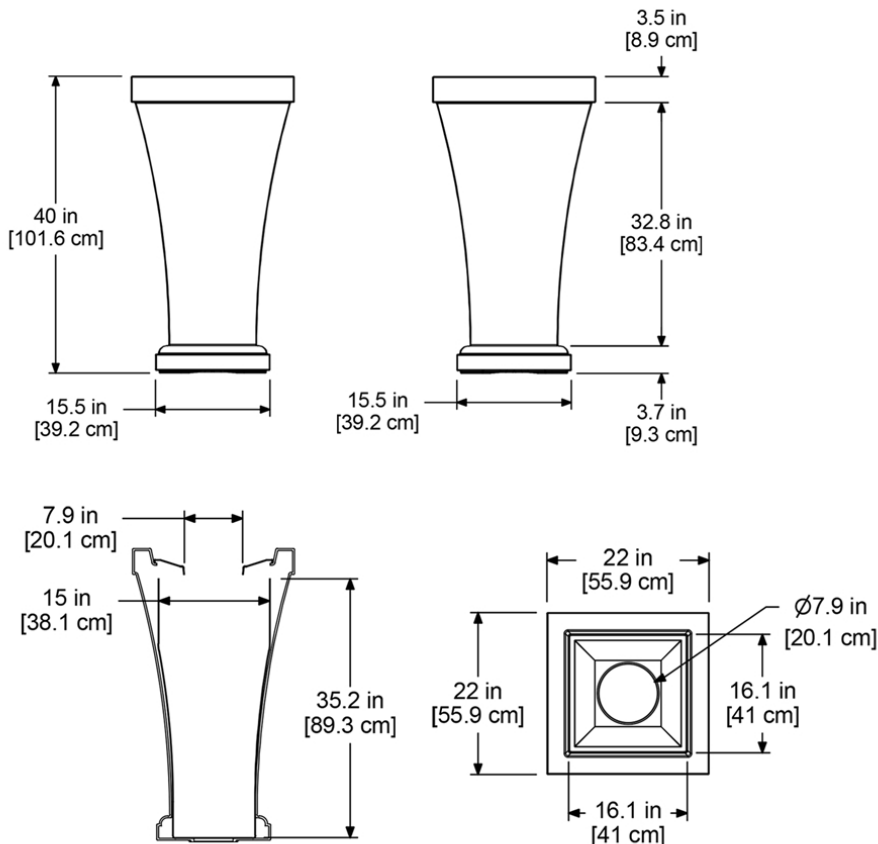

## Bordeaux 40in Tall Waste Bin

### DESCRIPTION

The Bordeaux 40 inch tall waste bin offers up the right balance of style and durability that you should expect from a high quality polyethylene product. With a removeable lid and insert liner, this durable waste solution is not only practical, but it also adds a rich architectural element to your decor.

### PRODUCT DIMENSIONS

**Outside Dimensions:** 22in L x 22in W x 40in H (55.9cm x 55.9m x 101.6cm)

**Liner Dimensions:** 15in L x 15in W x 35.2in H (38.1cm x 38.1m x 89.3cm)

**Waste Disposal Opening:** 7.9in DIA (20.1cm)

**Storage Capacity:** 24 Gallons (90.8 Liters)

**Part Weight:** 35lbs (15.8kg)

**Material:** Polyethylene