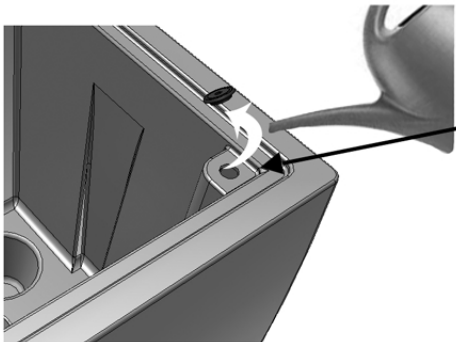

#MIS108

Model #8888

Kobi

designer planter

Polyresin Planter
Indoor/Outdoor Use
UV Protected
Shock Resistant
All Weather Material

- Built-in water reservoir and overflow drainage hole.
- Avoid using garden soil or top soil for container planting, it's often too dense and restricts air circulation. A potting mix is strongly recommended and will ensure better plant growth.
- Rinse clean with a garden hose; for a deeper clean, use a power washer.
- **15-year** warranty residential use, **5-year** warranty commercial use.

Remove fill port plug for direct access to the water reservoir.

For indoor use, press the red plug down firmly into the overflow drainage hole to seal the planter before use.

For outdoor use, remove the red plug to allow proper overflow of excess water.