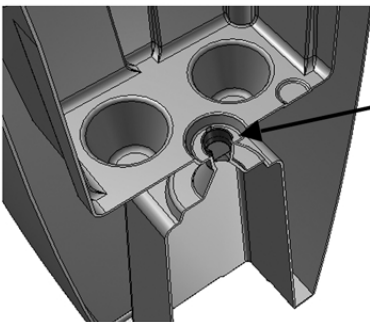

Remove fill port plug for direct access to the water reservoir.

For indoor use, press the red plug down firmly into the overflow drainage hole to seal the planter before use.

For outdoor use, remove the red plug to allow proper overflow of excess water.