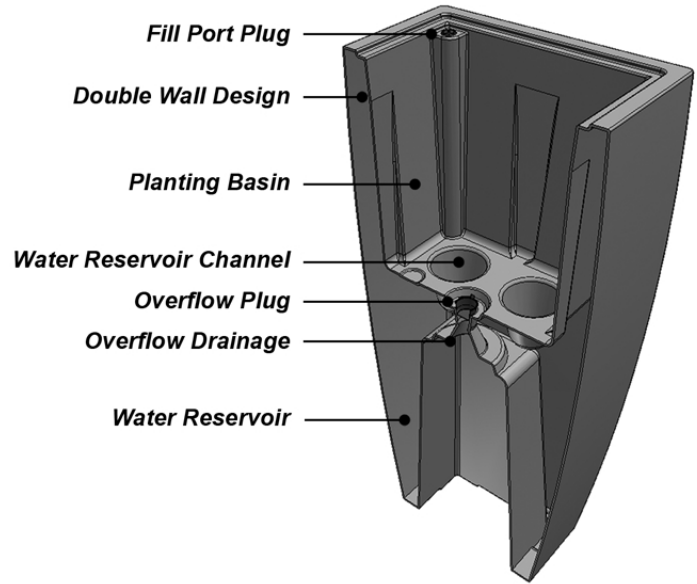

#MIS108

Model #8888

Kobi

designer planter

Polyresin Planter
Indoor/Outdoor Use
UV Protected
Shock Resistant
All Weather Material

- Built-in water reservoir and overflow drainage hole.
- Avoid using garden soil or top soil for container planting, it's often too dense and restricts air circulation. A potting mix is strongly recommended and will ensure better plant growth.
- Rinse clean with a garden hose; for a deeper clean, use a power washer.
- **15-year** warranty residential use, **5-year** warranty commercial use.

Remove fill port plug for direct access to the water reservoir.

For indoor use, press the red plug down firmly into the overflow drainage hole to seal the planter before use.

For outdoor use, remove the red plug to allow proper overflow of excess water.