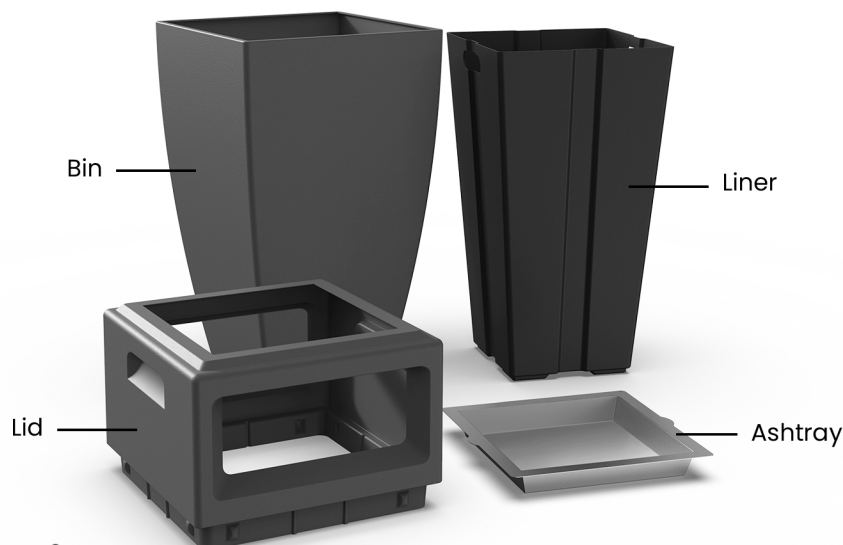

GENERAL INFORMATION:

- All-weather construction designed for indoor or outdoor use.
- Rinse clean with a garden hose; use a power washer for a deeper clean.
- For best results, use silica sand in the stainless-steel ashtray.
- For added stability, add a concrete paver to the bottom of the waste bin.
- **15-year** warranty residential use, **5-year** warranty commercial use.

Polyresin Waste Bin
Indoor/Outdoor Use
UV Protected
Shock Resistant
All-Weather Material