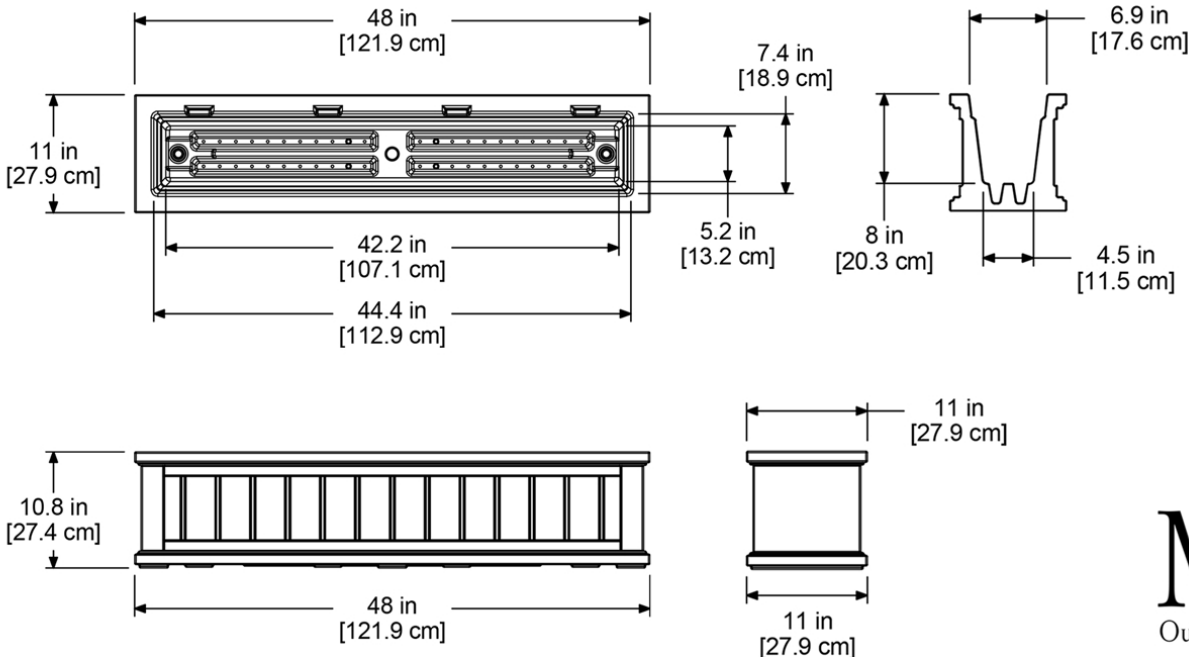

## PRODUCT DIMENSIONS

Outside Dimensions: 48in L x 11in W x 10.8in H (121.9cm x 27.9cm x 27.4cm)

Inside Dimensions: 44.4in L x 7.4in W x 8in D (112.9cm x 18.9cm x 20.3cm)

Soil Capacity: 10 Gallons (37.8 Liters)

Water Reservoir Capacity: 4 Gallons (15 Liters)

Wall Thickness: 0.125in (3.17mm)

Part Weight: 20lbs (9.1kg)

Material: Polyethylene

**MAYNE**<sup>®</sup>  
Outdoor Products of Distinction

7024 Kilbourne Rd - Unit A London, ON N6P 1K6