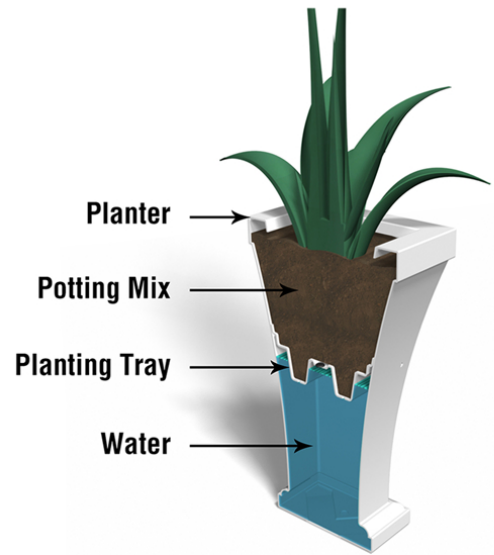

Bordeaux

Model # 5864

Bordeaux 28in Tall Planter

DESCRIPTION

Tall, modern and beautiful, the Bordeaux Tall Patio Planter by Mayne is a gorgeous addition to any patio or front entrance.

- Single wall molded design with removable tray
- Self watering tray insert creates sub-irrigation water system
- Weather resistant, low maintenance material
- 100% high-grade polyethylene planter with UV inhibitors
- Warranty: 15-Yr Residential Use / 5-Yr Commercial Use

PRODUCT DIMENSIONS

Outside Dimensions: 16in L x 16in W x 28in H (40.6cm x 40.6cm x 71.1cm)

Inside Dimensions: 11.2in L x 11.2in W x 11.1in D (28.6cm x 28.6cm x 28.2cm)

Soil Capacity: 6.5 Gallons (28 Liters)

Water Reservoir Capacity: 5 Gallons (25.3 Liters)

Wall Thickness: 0.15in (3.8mm)

Part Weight: 10lbs (4.5kg)

Material: Polyethylene

MAYNE[®]
Outdoor Products of Distinction

7024 Kilbourne Rd - Unit A
London, ON N6P 1K6
866-363-8834 | gomayne.com
customerservice@gomayne.com