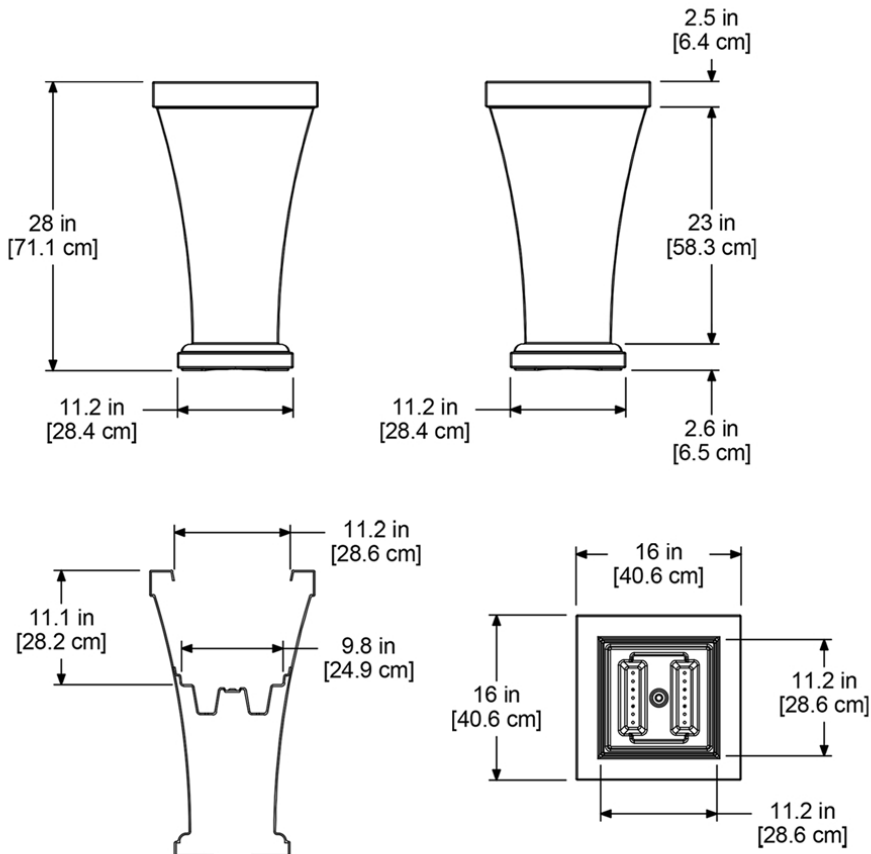

Bordeaux

Model # 5864

Bordeaux 28in Tall Planter

DESCRIPTION

Tall, modern and beautiful, the Bordeaux Tall Patio Planter by Mayne is a gorgeous addition to any patio or front entrance.

- Single wall molded design with removable tray
- Self watering tray insert creates sub-irrigation water system
- Weather resistant, low maintenance material
- 100% high-grade polyethylene planter with UV inhibitors
- Warranty: 15-Yr Residential Use / 5-Yr Commercial Use

PRODUCT DIMENSIONS

Outside Dimensions: 16in L x 16in W x 28in H (40.6cm x 40.6cm x 71.1cm)

Inside Dimensions: 11.2in L x 11.2in W x 11.1in D (28.6cm x 28.6cm x 28.2cm)

Soil Capacity: 6.5 Gallons (28 Liters)

Water Reservoir Capacity: 5 Gallons (25.3 Liters)

Wall Thickness: 0.15in (3.8mm)

Part Weight: 10lbs (4.5kg)

Material: Polyethylene

MAYNE[®]
Outdoor Products of Distinction

7024 Kilbourne Rd - Unit A
London, ON N6P 1K6
866-363-8834 | gomayne.com
customerservice@gomayne.com